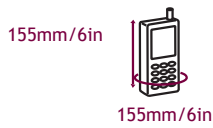

Aquapac Fit Guide

Sizes indicate the largest item that will fit in each case

084 - Flip-Phone Case

104 - Mini Phone/GPS Case

114 - Small Phone/GPS Case

124 - Medium Phone/GPS Case

210 - Small Armband Case

212 - Large Armband Case