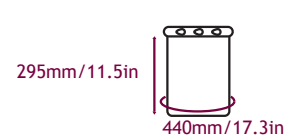

420 - Small Camera Case w/Hard Lens

445 - Large Camera Case

455 - SLR Camera Case

465 - Barrel Camcorder Case

515 - MP3 Case

604 - Keymaster

654 - Small Whanganui

664 - Large Whanganui