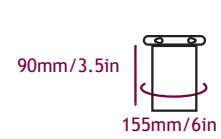

420 - Small Camera Case w/Hard Lens

445 - Large Camera Case

455 - SLR Camera Case

465 - Barrel Camcorder Case

515 - MP3 Case

604 - Keymaster

654 - Small Whanganui

664 - Large Whanganui