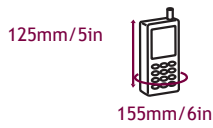

Aquapac Fit Guide

Sizes indicate the largest item that will fit in each case

084 - Flip-Phone Case

104 - Mini Phone/GPS Case

114 - Small Phone/GPS Case

124 - Medium Phone/GPS Case

210 - Small Armband Case

212 - Large Armband Case