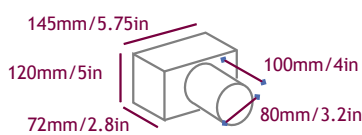

455 - SLR Camera Case