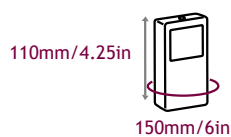

420 - Small Camera Case w/Hard Lens

445 - Large Camera Case

455 - SLR Camera Case

465 - Barrel Camcorder Case

515 - MP3 Case

604 - Keymaster

654 - Small Whanganui

664 - Large Whanganui