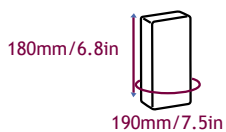

Aquapac Fit Guide

Sizes indicate the largest item that will fit in each case

084 - Flip-Phone Case

104 - Mini Phone/GPS Case

114 - Small Phone/GPS Case

124 - Medium Phone/GPS Case

210 - Small Armband Case

212 - Large Armband Case