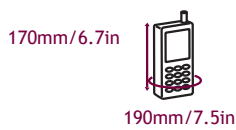

Aquapac Fit Guide

Sizes indicate the largest item that will fit in each case

084 - Flip-Phone Case

104 - Mini Phone/GPS Case

114 - Small Phone/GPS Case

124 - Medium Phone/GPS Case

210 - Small Armband Case

212 - Large Armband Case