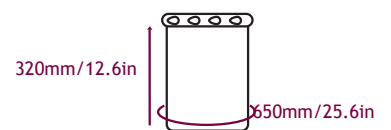

748 - Seti Case