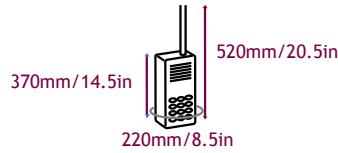

Aquapac Fit Guide

Sizes indicate the largest item that will fit in each case

084 - Flip-Phone Case

104 - Mini Phone/GPS Case

114 - Small Phone/GPS Case

124 - Medium Phone/GPS Case

210 - Small Armband Case

212 - Large Armband Case

224 - Small VHF Classic

244 - Large VHF Classic

225 - Small VHF PRO

245 - Large VHF PRO

344 - Small PDA Case

364 - Large PDA Case

404 - Mini Camera Case

414 - Small Camera Case