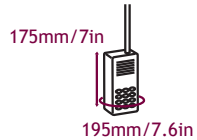

224 - Small VHF Classic