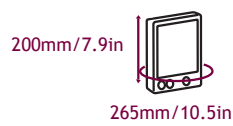

Aquapac Fit Guide

Sizes indicate the largest item that will fit in each case

084 - Flip-Phone Case

104 - Mini Phone/GPS Case

114 - Small Phone/GPS Case

124 - Medium Phone/GPS Case

210 - Small Armband Case

212 - Large Armband Case

224 - Small VHF Classic

244 - Large VHF Classic

225 - Small VHF PRO

245 - Large VHF PRO

344 - Small PDA Case

364 - Large PDA Case

404 - Mini Camera Case

414 - Small Camera Case