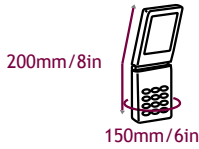

Aquapac Fit Guide

Sizes indicate the largest item that will fit in each case

084 - Flip-Phone Case

104 - Mini Phone/GPS Case

114 - Small Phone/GPS Case

124 - Medium Phone/GPS Case

210 - Small Armband Case

212 - Large Armband Case

224 - Small VHF Classic

244 - Large VHF Classic

225 - Small VHF PRO

245 - Large VHF PRO

344 - Small PDA Case

364 - Large PDA Case

404 - Mini Camera Case

414 - Small Camera Case