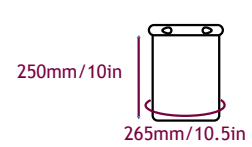

420 - Small Camera Case w/Hard Lens

445 - Large Camera Case

455 - SLR Camera Case

465 - Barrel Camcorder Case

515 - MP3 Case

604 - Keymaster

654 - Small Whanganui

664 - Large Whanganui