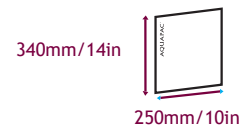

804 - Kaituna Map Case