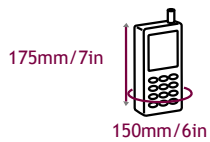

Aquapac Fit Guide

Sizes indicate the largest item that will fit in each case

084 - Flip-Phone Case

104 - Mini Phone/GPS Case

114 - Small Phone/GPS Case

124 - Medium Phone/GPS Case

210 - Small Armband Case

212 - Large Armband Case