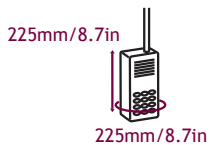

244 - Large VHF Classic