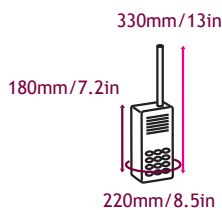

225 - Small VHF PRO